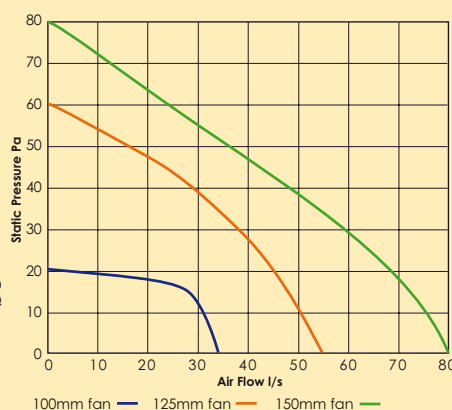

Weight: 100mm: 1.3kg
125mm: 1.4kg
150mm: 1.5kg

Material: Fan – ABS plastic
Front cover – Bright or brushed chrome or frosted glass.

Dimensions

Performance Graph

Electrical Specifications

Induct Fan: 230V~50Hz
Consumption: 100mm – 20W
125mm – 23W
150mm – 25W
Cabling: 1mm² max.