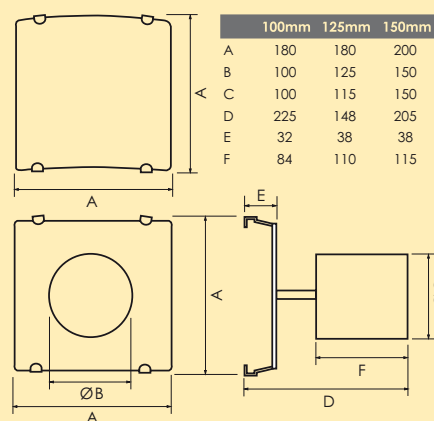

Weight: 100mm: 1.3kg
125mm: 1.4kg
150mm: 1.5kg

Material: Fan – ABS plastic
Front cover – Bright or brushed chrome or frosted glass.

Dimensions

Performance Graph

Electrical Specifications

Induct Fan: 230V~50Hz
Consumption: 100mm – 20W
125mm – 23W
150mm – 25W
Cabling: 1mm² max.