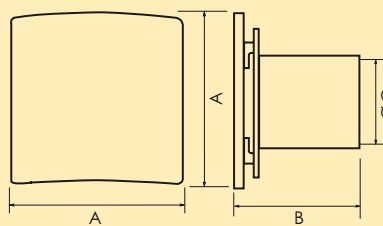

## Physical Specifications

**Weight:** 100mm: 0.54kg  
125mm: 0.65kg  
150mm: 0.76kg

**Material:** ABS plastic.

## Dimensions

	100mm	125mm	150mm
A	150	135	98
B	180	150	114
C	220	160	147