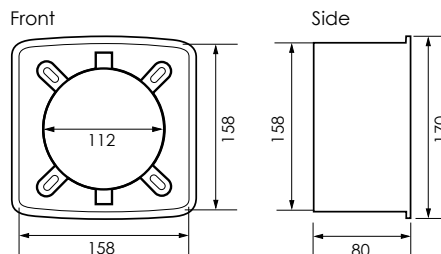

Accessories

WS100 Ceiling Spacer

Ceiling Spacer for use with CV100.
 For use with narrow/limited ceiling voids.
 Manufactured in white ABS plastic.

PFA100 Picture Frame Adaptor

Picture frame adaptor for use with CV100 and SR100 fans.
 For use when fitting 100mm fan to existing 150mm duct opening.
 Wall cover plate manufactured in white ABS plastic.
 Supplied with metal backplate for added security.

EWS100 Window Kit

Window kit for use with CV100 and SR100 fans.
 Suitable for glazing thicknesses between 4 and 28mm.
 Glazing hole \varnothing 118mm \pm 1mm required.
 Manufactured in white ABS plastic.