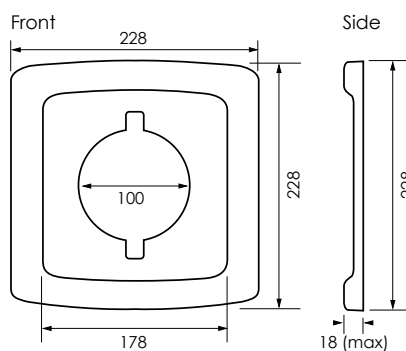

Accessories

WS100 Ceiling Spacer

Ceiling Spacer for use with CV100.
 For use with narrow/limited ceiling voids.
 Manufactured in white ABS plastic.

PFA100 Picture Frame Adaptor

Picture frame adaptor for use with CV100 and SR100 fans.
 For use when fitting 100mm fan to existing 150mm duct opening.
 Wall cover plate manufactured in white ABS plastic.
 Supplied with metal backplate for added security.

EWS100 Window Kit

Window kit for use with CV100 and SR100 fans.
 Suitable for glazing thicknesses between 4 and 28mm.
 Glazing hole \varnothing 118mm \pm 1mm required.
 Manufactured in white ABS plastic.