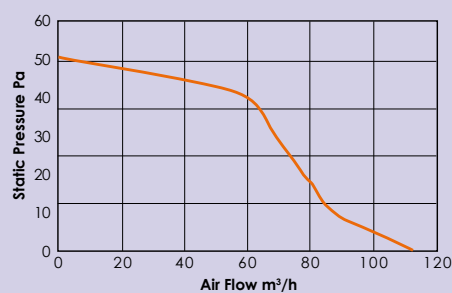

## Physical Specifications

**Weight:** SRD100 Induct Fan – 0.61 kg  
SRD100 Shower Kit – 1.3kg

**Material:** ABS plastic

## Dimensions

## Performance Graph