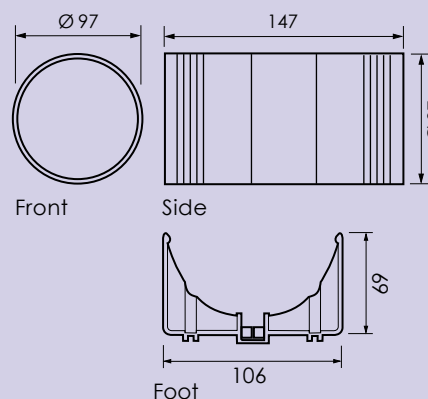

### GFP4.3

100mm Flexible PVC ducting (including 2 plastic fixing clips).

## Physical Specifications

**Weight:** SRD100 Induct Fan – 0.61 kg  
SRD100 Shower Kit – 1.3kg

**Material:** ABS plastic

## Dimensions