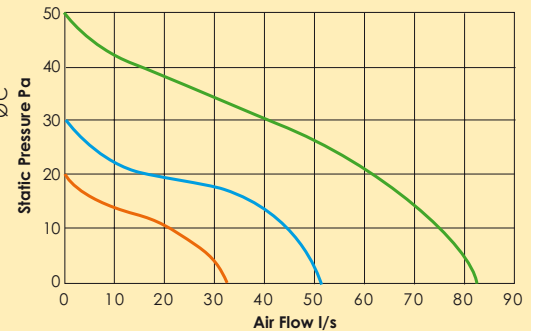

Weight: 100mm: 0.54kg
125mm: 0.65kg
150mm: 0.76kg

Material: ABS plastic.

Dimensions

	100mm	125mm	150mm
A	150	135	98
B	180	150	114
C	220	160	147

Performance Graph

100mm Range — 125mm Range — 150mm Range —

Electrical Specifications

Induct Fan: 230V~50Hz
Consumption: 100mm – 15W
125mm – 23W
150mm – 25W
Cabling: 1mm² max.

Data Table

	Performance to BS 848 P11 in free air	Sound Pressure level @ 3m	IP Rating	Operation	Features
	m ³ /h ⁻¹	dB(A)			
D100TNL	124	34	38	24	Single speed 100mm induct wall fan with timer and Natural inserts front cover.
D100TCY	124	34	38	24	Single speed 100mm induct wall fan with timer and Contemporary inserts front cover.
D100TFE	124	34	38	24	Single speed 100mm induct wall fan with timer and Feature inserts front cover.
D125TNL	180	50	39	24	Single speed 125mm induct wall fan with timer and Natural inserts front cover.
D125TCY	180	50	39	24	Single speed 125mm induct wall fan with timer and Contemporary inserts front cover.
D125TFE	180	50	39	24	Single speed 125mm induct wall fan with timer and Feature inserts front cover.
D150TNL	298	85	40	24	Single speed 150mm induct wall fan with timer and Natural inserts front cover.
D150TCY	298	85	40	24	Single speed 150mm induct wall fan with timer and Contemporary inserts front cover.
D150TFE	298	85	40	24	Single speed 150mm induct wall fan with timer and Feature inserts front cover.