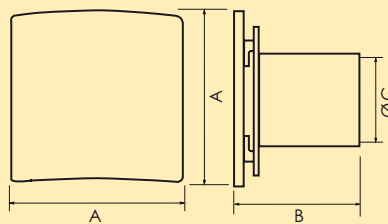

Weight: 100mm: 0.54kg
125mm: 0.65kg
150mm: 0.76kg

Material: ABS plastic.

Dimensions

	100mm	125mm	150mm
A	150	135	98
B	180	150	114
C	220	160	147

Performance Graph

100mm Range — 125mm Range — 150mm Range —

Electrical Specifications